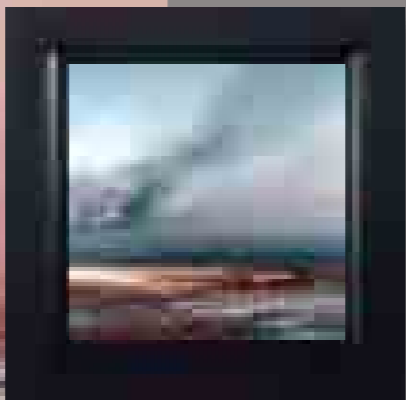

WHITEWALL
NEWCASTLE

warmly invites you to come and meet contemporary seascape maestro

Philip Raskin

at a Champagne Preview on
Saturday 25th April from 1pm to 3pm

An exclusive collection of Philip's highly sought-after
Original Paintings will be unveiled at this event.
Join us to celebrate the launch of these dramatic new originals,
alongside some magnificent hand-embellished canvases.

WHITEWALL
GALLERIES

www.whitewallgalleries.com
WHITEWALL GALLERIES NATIONWIDE

Seaspectrum Philip Raskin

The luminous landscapes and seascapes of Philip Raskin magically capture the textures, moods and changeable light of his native Scotland. His romantic view of the world includes no evidence of human life, but invites the viewer to experience complete immersion in the image.