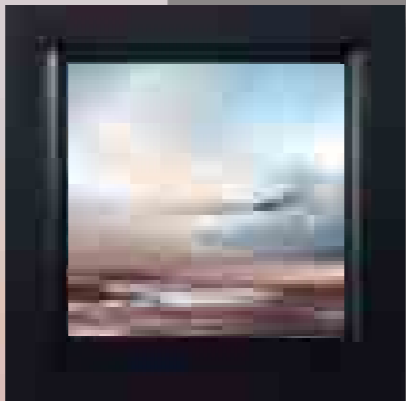

WHITEWALL
GALLERIES

www.whitewallgalleries.com
WHITEWALL GALLERIES NATIONWIDE

Seaspectrum Philip Raskin

The luminous landscapes and seascapes of Philip Raskin magically capture the textures, moods and changeable light of his native Scotland. His romantic view of the world includes no evidence of human life, but invites the viewer to experience complete immersion in the image.