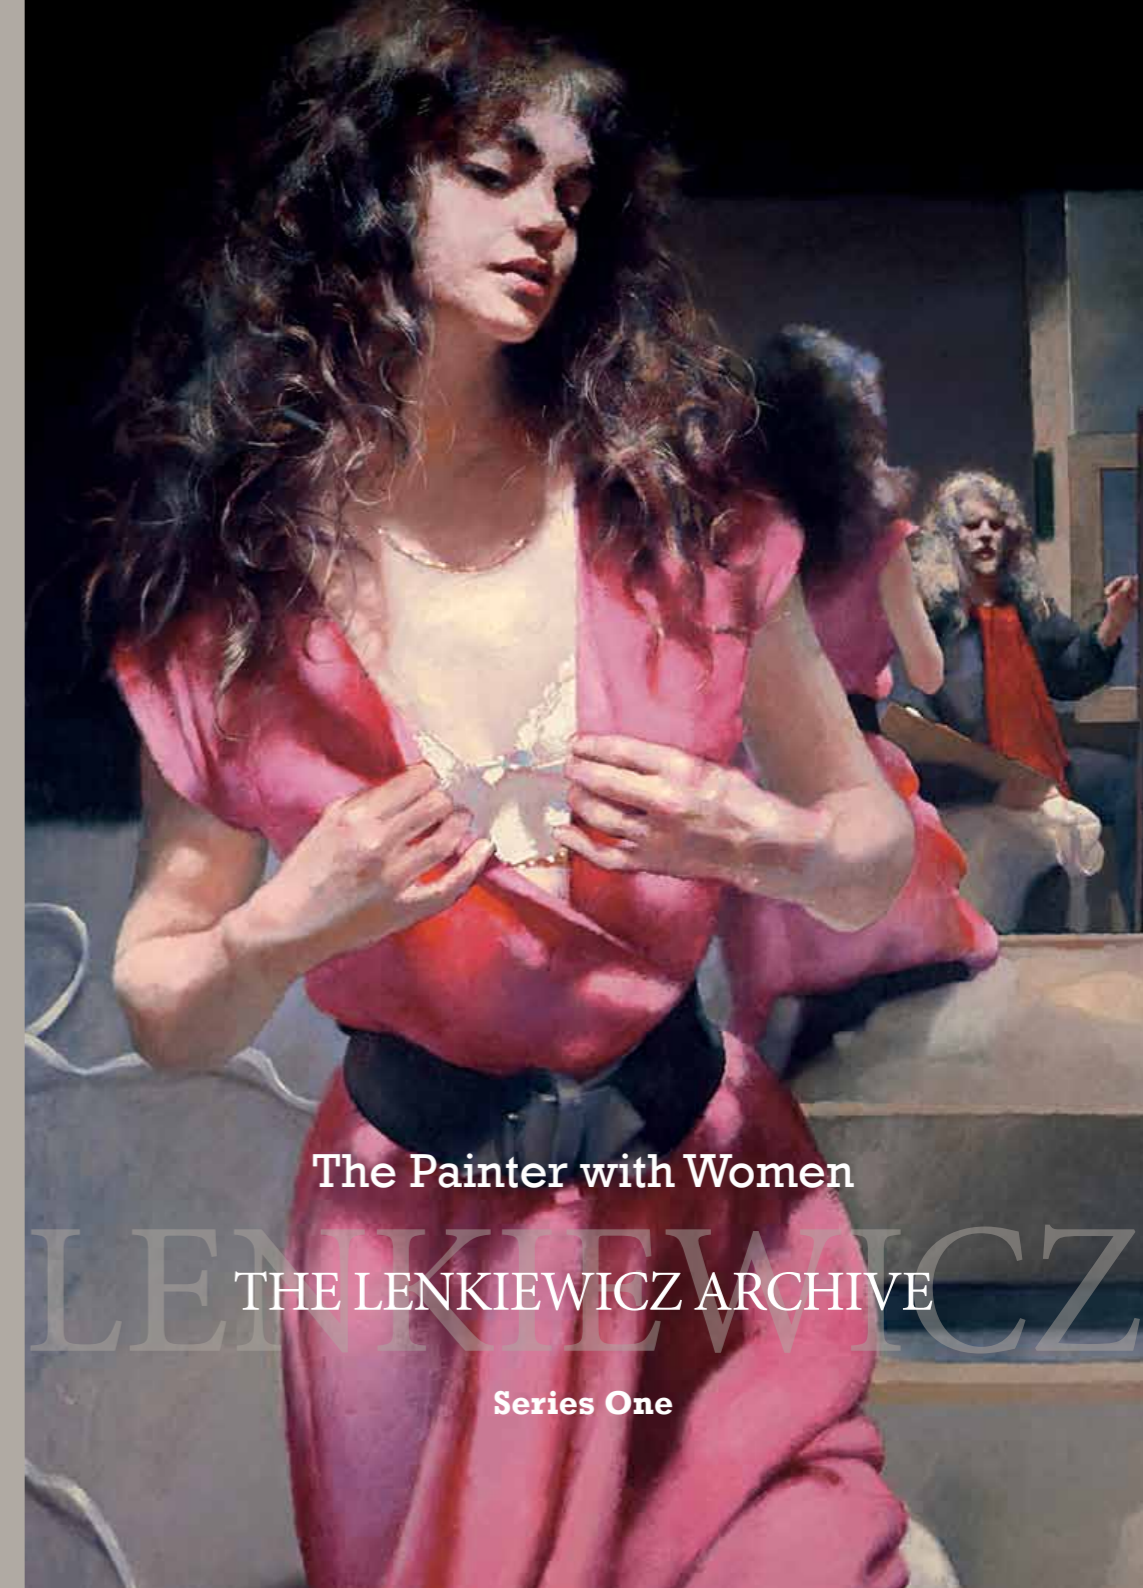

WHITEWALL
G A L L E R I E S

requests the pleasure
of your company to come and view

The Painter with Women
THE LENKIEWICZ ARCHIVE

Series One

Saturday 29th and Sunday 30th October 2011

This remarkable exhibition presents the artist's first collection of fine art Limited Editions since the copyright passed to The Lenkiewicz Foundation in 2010. It also includes a fascinating range of collectable published work from his substantial archive of previously-unseen notebooks and illustrated journals bequeathed to the Foundation.

www.facebook.com/whitewallgalleries

Robert Oscar Lenkiewicz (1941-2002)

Robert Lenkiewicz was a natural outsider and radical, consciously at odds with contemporary thinking on ethical and aesthetic issues. Nevertheless, a huge cross section of society was attracted by his charismatic personality, his generosity and his great gift as an artist. After attending St Martin's College of Art and Design and the Royal Academy, Lenkiewicz pursued an independent course as a painter, largely uninfluenced by contemporary art fashions. His ironic study of relationships in *The Painter With Women* broke with his usual practice of showing work in his own studios. He exhibited many of the paintings from this project at the Birmingham International Convention Centre in 1994. More than 35,000 people visited the exhibition in a single week. For Lenkiewicz, the act of painting was a profoundly moving experience. His main aim was to capture the transient and emotional qualities of his subject and he left a unique and haunting legacy.