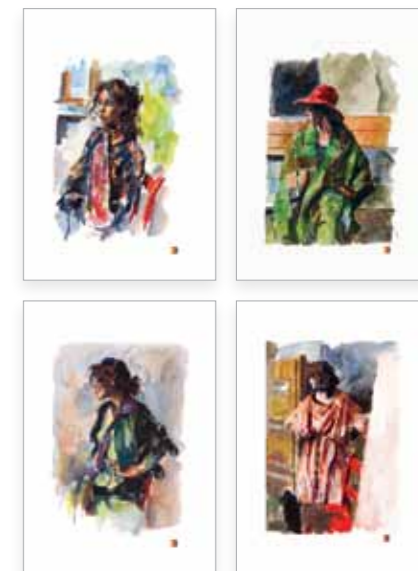

WHITEWALL
G A L L E R I E S

requests the pleasure
of your company to come and view

The Painter with Women
THE LENKIEWICZ ARCHIVE

Series One

Saturday 29th and Sunday 30th October 2011

This remarkable exhibition presents the artist's first collection of fine art Limited Editions since the copyright passed to The Lenkiewicz Foundation in 2010. It also includes a fascinating range of collectable published work from his substantial archive of previously-unseen notebooks and illustrated journals bequeathed to the Foundation.

www.facebook.com/whitewallgalleries

Robert Oscar Lenkiewicz (1941-2002)

Robert Lenkiewicz was a natural outsider and radical, consciously at odds with contemporary thinking on ethical and aesthetic issues. Nevertheless, a huge cross section of society was attracted by his charismatic personality, his generosity and his great gift as an artist. After attending St Martin's College of Art and Design and the Royal Academy, Lenkiewicz pursued an independent course as a painter, largely uninfluenced by contemporary art fashions. His ironic study of relationships in *The Painter With Women* broke with his usual practice of showing work in his own studios. He exhibited many of the paintings from this project at the Birmingham International Convention Centre in 1994. More than 35,000 people visited the exhibition in a single week. For Lenkiewicz, the act of painting was a profoundly moving experience. His main aim was to capture the transient and emotional qualities of his subject and he left a unique and haunting legacy.

The Painter with Women
THE LENKIEWICZ ARCHIVE

Series One

The Eliza Notebook
Limited Edition Box Set of 150 copies

Box Set & Book

The Painter with Women
– the evolution of a Project

Limited edition book of 995
copies including fine art print