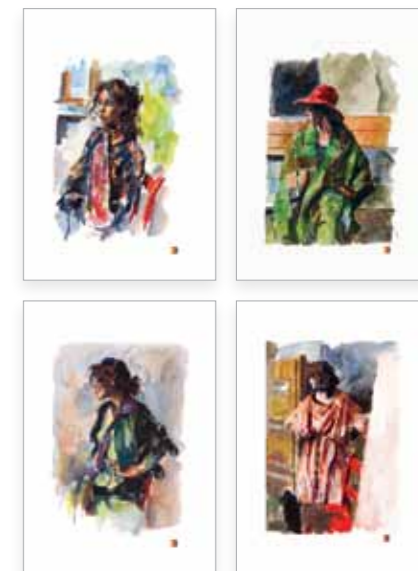

WHITEWALL
GALLERIES

requests the pleasure
of your company to come and view

The Painter with Women
THE LENKIEWICZ ARCHIVE

Series One

Saturday 17th and Sunday 18th September 2011

This remarkable exhibition presents the artist's first collection of fine art Limited Editions since the copyright passed to The Lenkiewicz Foundation in 2010. It also includes a fascinating range of collectable published work from his substantial archive of previously-unseen notebooks and illustrated journals bequeathed to the Foundation.

www.facebook.com/whitewallgalleries

Robert Oscar Lenkiewicz (1941-2002)

Robert Lenkiewicz was a natural outsider and radical, consciously at odds with contemporary thinking on ethical and aesthetic issues. Nevertheless, a huge cross section of society was attracted by his charismatic personality, his generosity and his great gift as an artist. After attending St Martin's College of Art and Design and the Royal Academy, Lenkiewicz pursued an independent course as a painter, largely uninfluenced by contemporary art fashions. His ironic study of relationships in *The Painter With Women* broke with his usual practice of showing work in his own studios. He exhibited many of the paintings from this project at the Birmingham International Convention Centre in 1994. More than 35,000 people visited the exhibition in a single week. For Lenkiewicz, the act of painting was a profoundly moving experience. His main aim was to capture the transient and emotional qualities of his subject and he left a unique and haunting legacy.

The Painter with Women
THE LENKIEWICZ ARCHIVE

Series One

The Eliza Notebook
Limited Edition Box Set of 150 copies

Box Set & Book

The Painter with Women
– the evolution of a Project

Limited edition book of 995
copies including fine art print