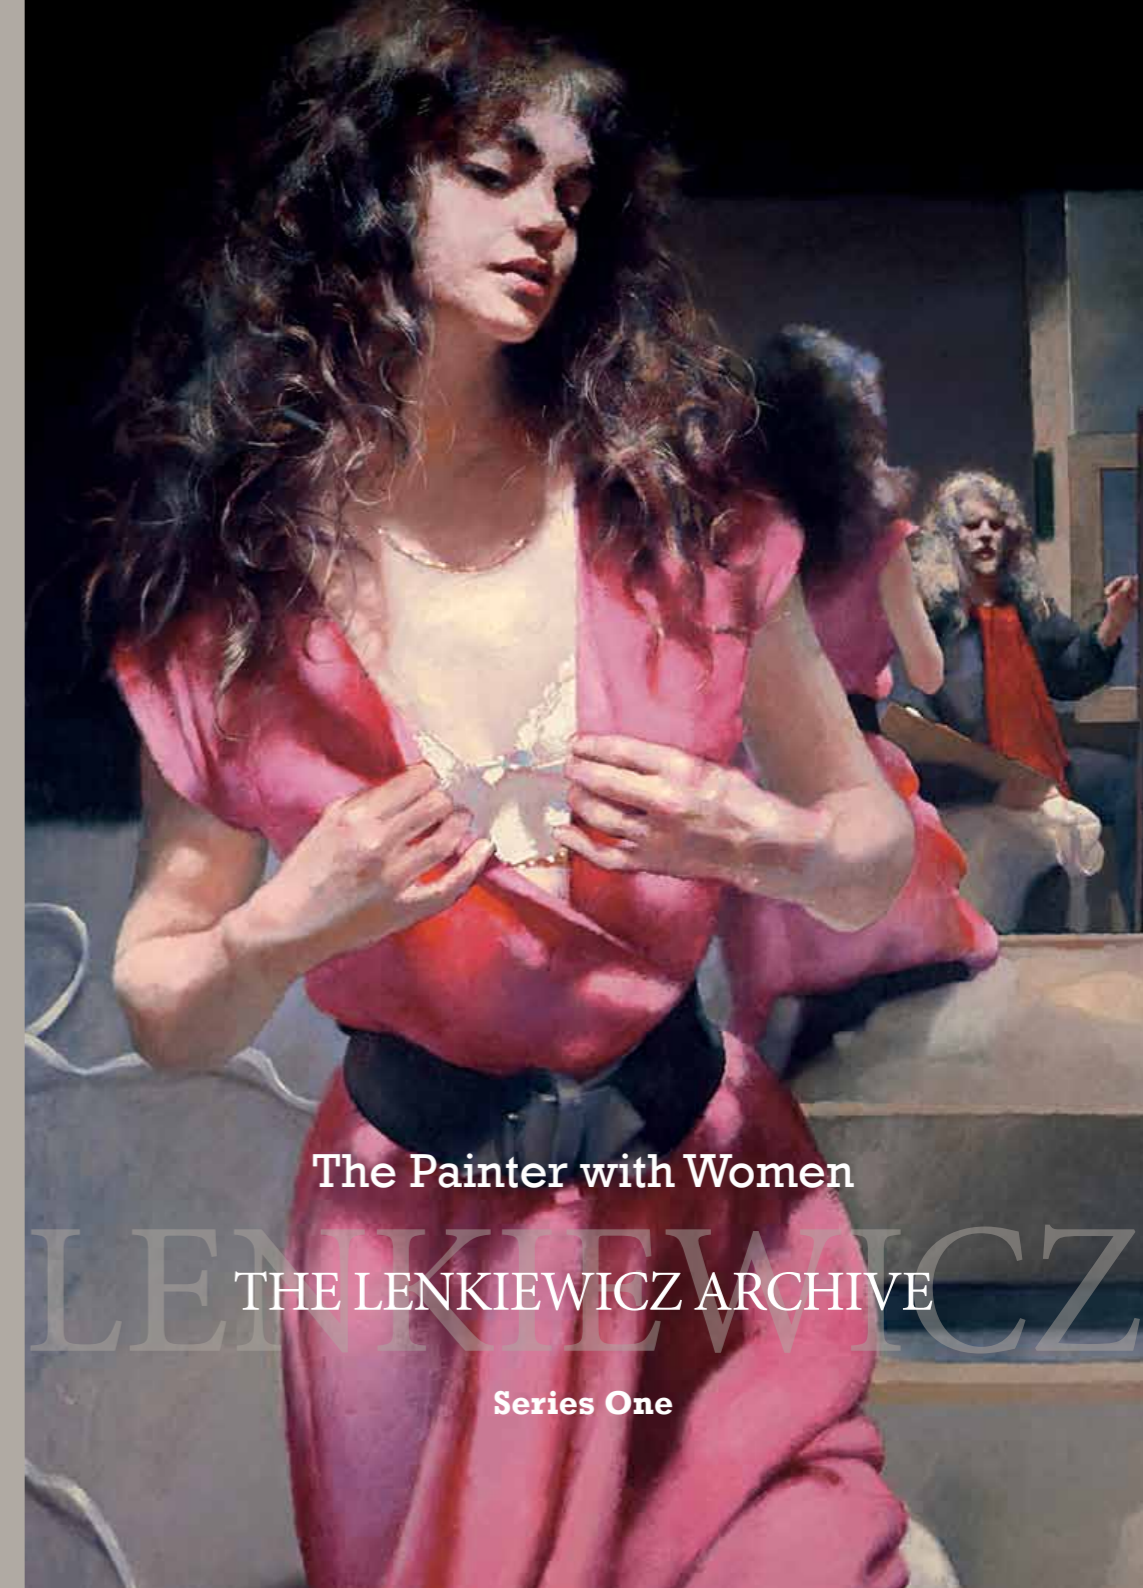

WHITEWALL
GALLERIES

requests the pleasure
of your company to come and view

The Painter with Women
THE LENKIEWICZ ARCHIVE

Series One

Saturday 17th and Sunday 18th September 2011

This remarkable exhibition presents the artist's first collection of fine art Limited Editions since the copyright passed to The Lenkiewicz Foundation in 2010. It also includes a fascinating range of collectable published work from his substantial archive of previously-unseen notebooks and illustrated journals bequeathed to the Foundation.

www.facebook.com/whitewallgalleries

Robert Oscar Lenkiewicz (1941-2002)

Robert Lenkiewicz was a natural outsider and radical, consciously at odds with contemporary thinking on ethical and aesthetic issues. Nevertheless, a huge cross section of society was attracted by his charismatic personality, his generosity and his great gift as an artist. After attending St Martin's College of Art and Design and the Royal Academy, Lenkiewicz pursued an independent course as a painter, largely uninfluenced by contemporary art fashions. His ironic study of relationships in *The Painter With Women* broke with his usual practice of showing work in his own studios. He exhibited many of the paintings from this project at the Birmingham International Convention Centre in 1994. More than 35,000 people visited the exhibition in a single week. For Lenkiewicz, the act of painting was a profoundly moving experience. His main aim was to capture the transient and emotional qualities of his subject and he left a unique and haunting legacy.