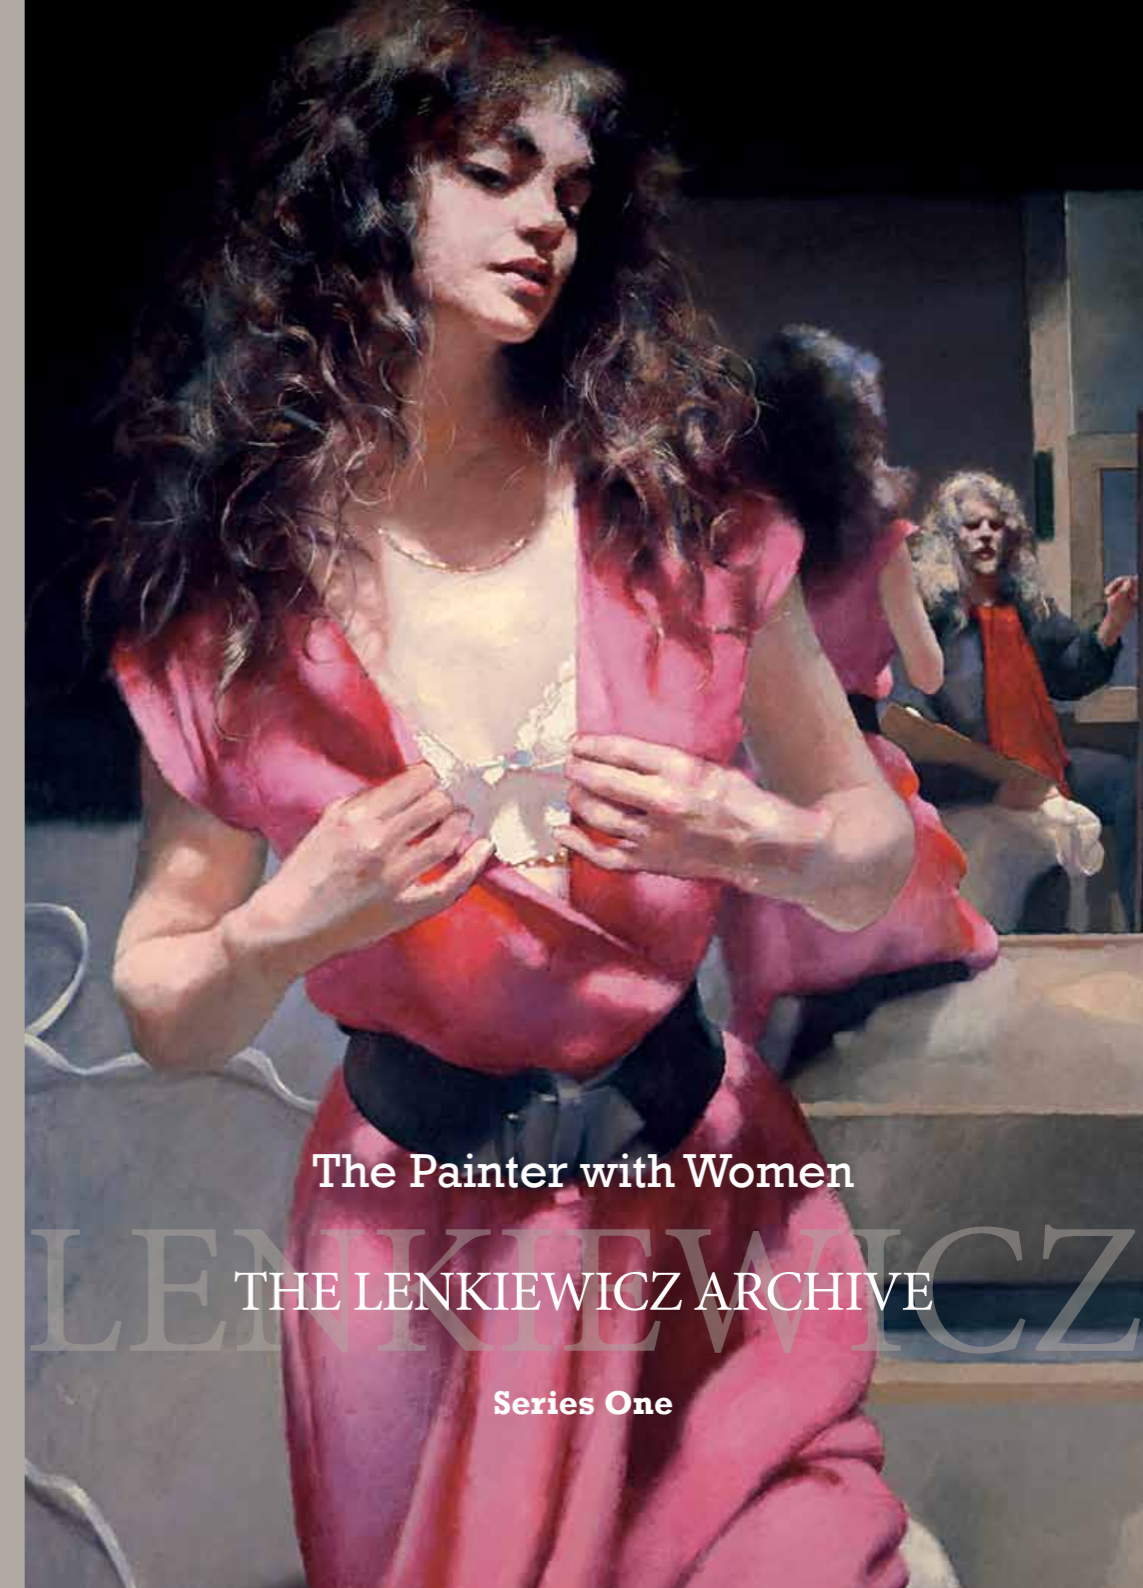

driftwood gallery

Driftwood Gallery, Ilfracombe requests the pleasure of your company to come and view

The Painter with Women

THE LENKIEWICZ ARCHIVE

Series One

Friday 21st - Thursday 27th October 2011

This remarkable exhibition presents the artist's first collection of fine art Limited Editions since the copyright passed to The Lenkiewicz Foundation in 2010. It also includes a fascinating range of collectable published work from his substantial archive of previously-unseen notebooks and illustrated journals bequeathed to the Foundation.

Robert Oscar Lenkiewicz (1941-2002)

Robert Lenkiewicz was a natural outsider and radical, consciously at odds with contemporary thinking on ethical and aesthetic issues. Nevertheless, a huge cross section of society was attracted by his charismatic personality, his generosity and his great gift as an artist. After attending St Martin's College of Art and Design and the Royal Academy, Lenkiewicz pursued an independent course as a painter, largely uninfluenced by contemporary art fashions. His ironic study of relationships in *The Painter With Women* broke with his usual practice of showing work in his own studios. He exhibited many of the paintings from this project at the Birmingham International Convention Centre in 1994. More than 35,000 people visited the exhibition in a single week. For Lenkiewicz, the act of painting was a profoundly moving experience. His main aim was to capture the transient and emotional qualities of his subject and he left a unique and haunting legacy.